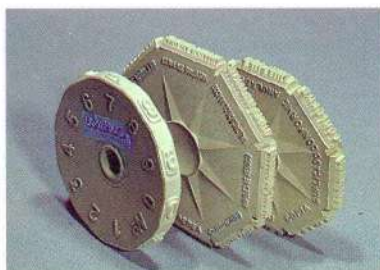

COMBOWEDOBES COMPONEURES

TYPEHOLDERS

Make up your own text with single letters or figures of high relief. Ideal for marking address, reference, contents, etc., on cases, bags, drums, etc.

Typeholders available in:

1, 2 or 3 lines of 20, 35, 45 or 60 cm.

Letter assortments are supplied in handy and solid varnished wood boxes, containing:

5 each, A; 4 each E, I, L, O; 3 each R, S, U; 2 each B, C, D, F, G, H, J, M, N, Ñ, P, T, V; 1 each K, Q, W, X, Y, Z, (°), (-), (.), (,).

INKS: I-D, black, low price. S, black, red, blue, yellow, white, orange and green.

WOODEN INKPADS: 30 × 15 cm.; 40 × 20 cm.; 50 × 20 cm. and 75 × 25 cm.

Choose the letter height best suiting you. If you want figures, please let us know how many assortments 1 through 0.

COMERCIAL PRINT SETS

Fast and simple operation. Choose height and quantity of types. Available with the required typeholders and inkpads.

3 mm.: 174 types	6 mm.: 250 types
3 mm.: 255 types	10 mm.: 125 types
3 mm.: 732 types	10 mm.: 470 types
4 mm.: 210 types	15 mm.: 125 types
4 mm.: 250 types	15 mm.: 250 types
4 mm.: 420 types	20 mm.: 125 types
5 mm.: 110 types	25 mm.: 125 types
5 mm.: 125 types	30 mm.: 125 types
5 mm.: 220 types	

NUMBERING WHEELS

Plastic. Numbers 0 to 9, and the abbreviation N.º. Available in heights of 5, 6, 7, 9, 12, 16, 20, 24, 28 and 32 mm.

LETTER AND FIGURE SETS.

SINGLE WOOD MOUNT

Packed in cardboard boxes from A to Z, or 0 to 9. High-quality, long-lasting rubber. Very useful for stamping references, prices, etc. Available in heights of 5, 6, 7, 9, 12, 16, 20, 24, 28, 32, 40 ... mm.

LOTTERY TICKET MARKING ROLLER

Textroll 5 cm. width, 4 cm. Ø. One or more stamps can be mounted. Continuous printing. Easy alignment.