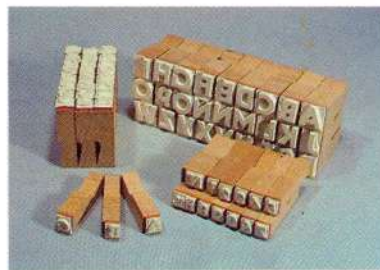

## TYPEHOLDERS

Make up your own text with single letters or figures of high relief. Ideal for marking address, reference, contents, etc., on cases, bags, drums, etc.

Typeholders available in:

1, 2 or 3 lines of 20, 35, 45 or 60 cm.

Letter assortments are supplied in handy and solid varnished wood boxes, containing:

5 each, A; 4 each E, I, L, O; 3 each R, S, U; 2 each B, C, D, F, G, H, J, M, N, Ñ, P, T, V; 1 each K, Q, W, X, Y, Z, (°), (-), (.), (,).

**INKS:** I-D, black, low price. S, black, red, blue, yellow, white, orange and green.

**WOODEN INKPADS:** 30 × 15 cm.; 40 × 20 cm.; 50 × 20 cm. and 75 × 25 cm.

Choose the letter height best suiting you. If you want figures, please let us know how many assortments 1 through 0.